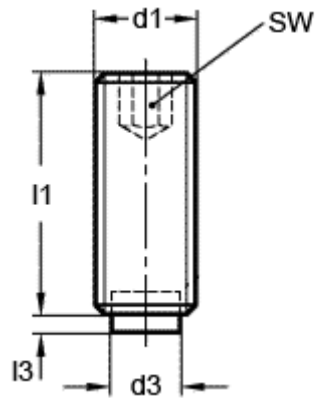

Data Sheet

Article number: 20931660A1

Description: E+G Grub screw, st. steel
GN 913.5-M10-32-KU

Measures

$d1 = M10$
 $d3 = 7$
 $l1 = 32.0$
 $l3 = 1.9$
 $SW = 5.0$